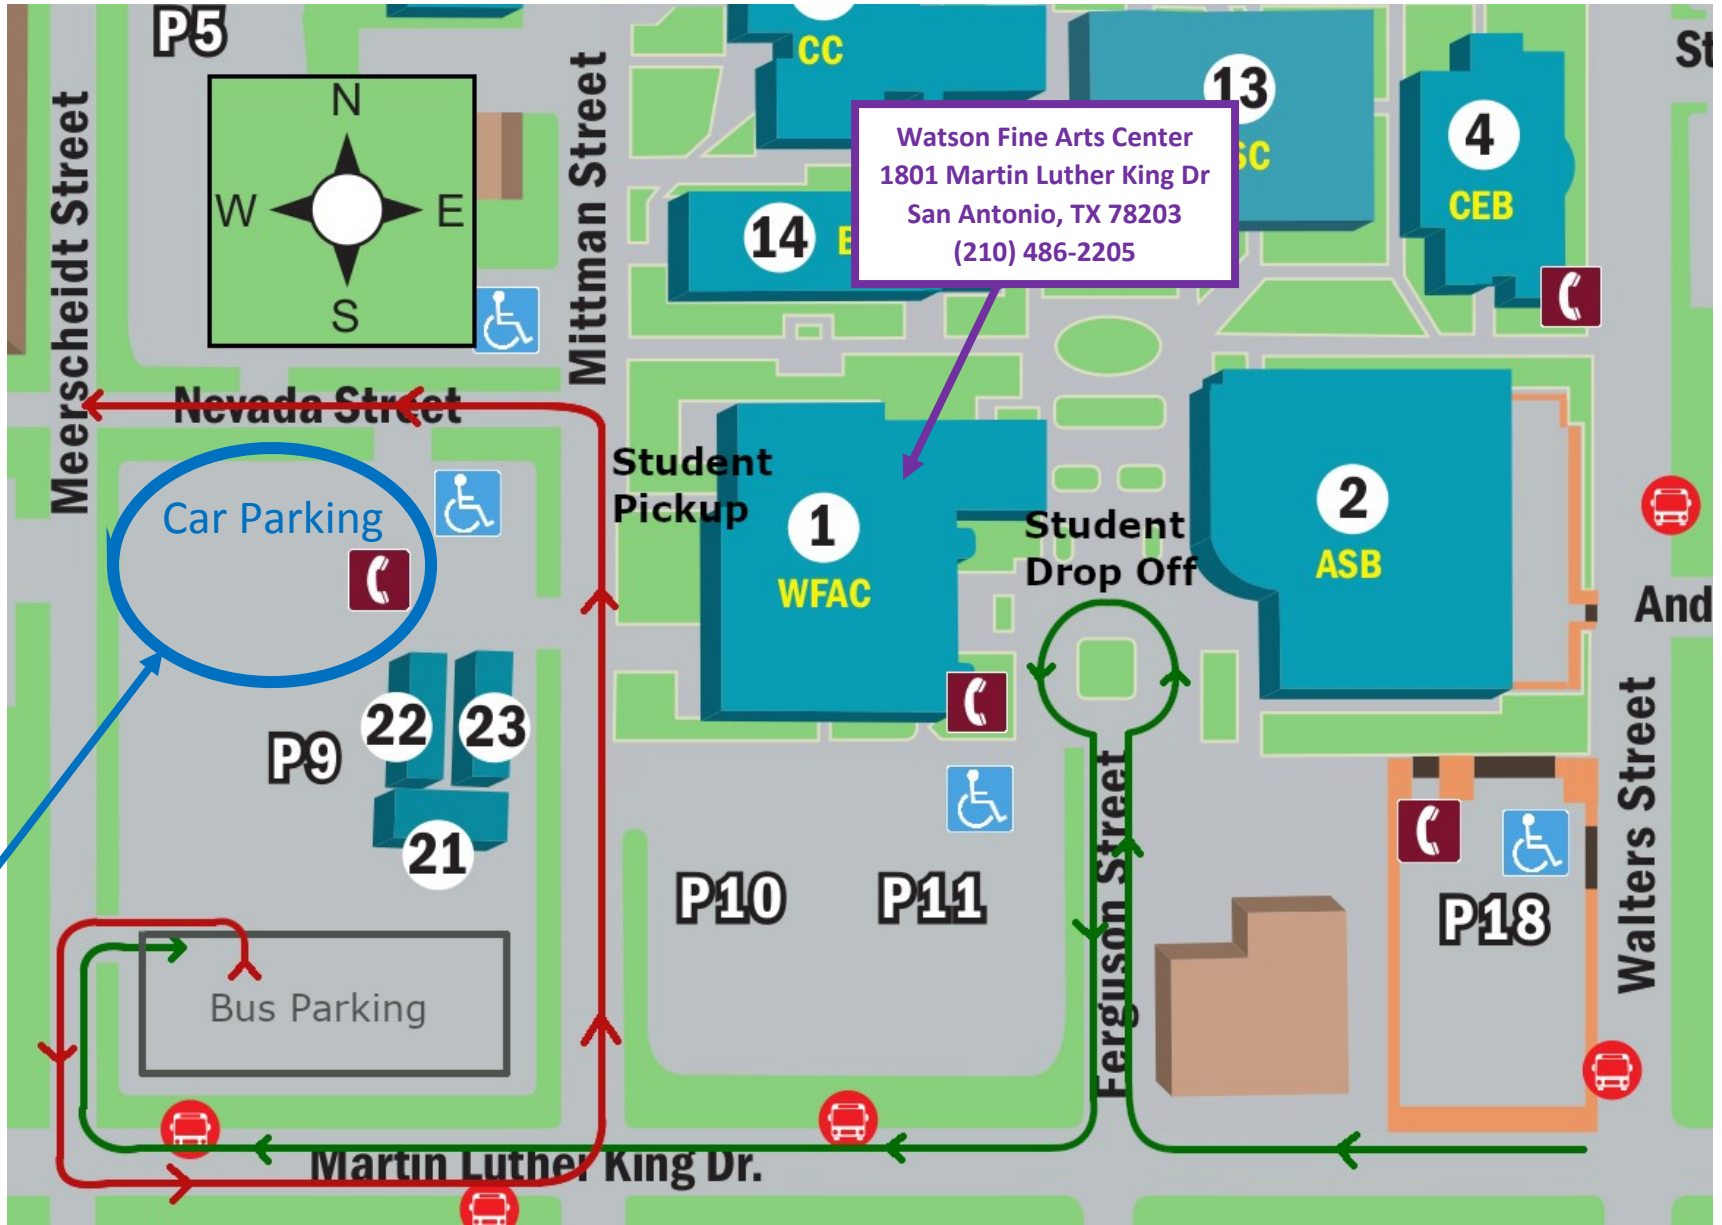

SAN ANTONIO SYMPHONY

Bus Plan and Parking

and

Parking

for

Young People's Concerts at St. Philip's College – Watson Fine Arts Center

Parking for Parents and Chaperones:

Please park on the North side ONLY of Lot P9, located at the corner of Meerscheidt and Nevada Streets. Please walk around to the front of the WFAC building for entry.

Bus Arrival and Unloading: Arriving busses should unload in the Ferguson St circle and in front of the main doors to the Watson Fine Arts Center. After unloading, busses will be directed to park in a designated area in Lot P9 along Martin Luther King Dr. (see Bus Parking).

Bus Loading and Departure: Bus drivers are advised to stay with busses and MUST have returned to busses no later than 10:25 am (for 9:45 am performance) / 11:45 am (for 11:10 am performance). Busses will be directed to line up for loading along Mittman St. heading north. Schools will be called for dismissal according to the order of busses.