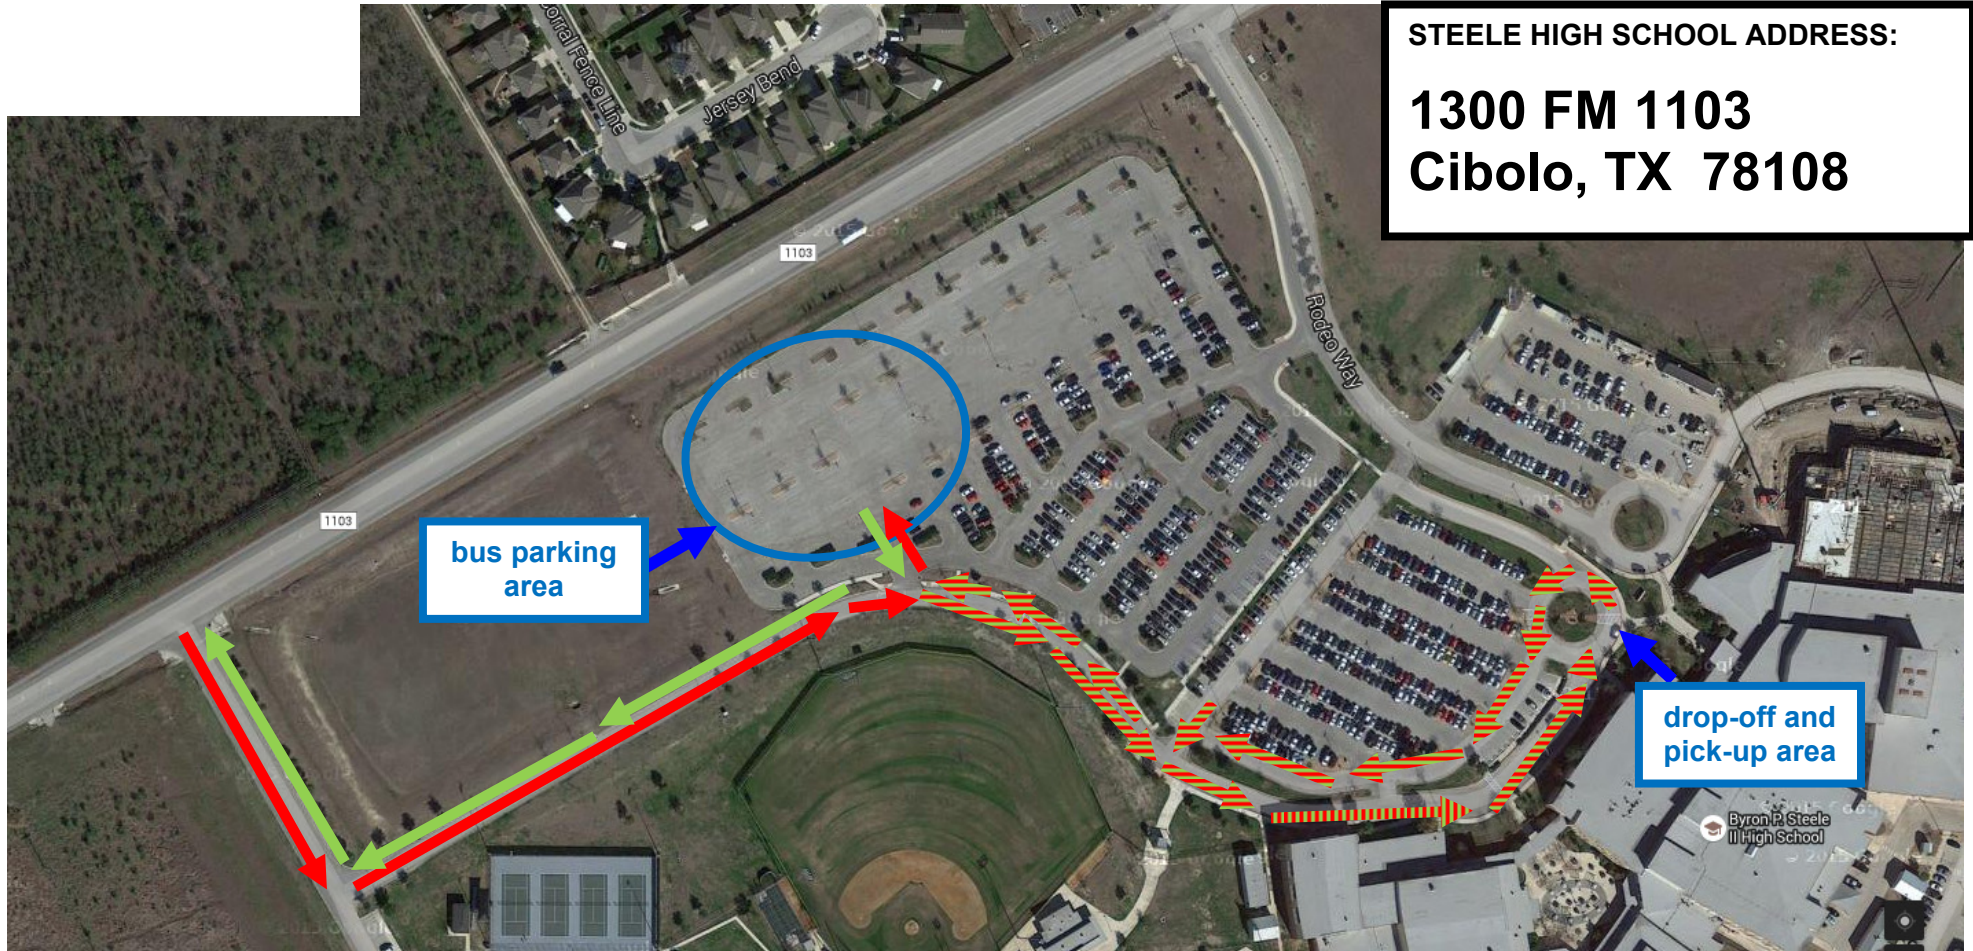

# Steele High School Bus Plan for Young People's Concerts

## San Antonio Symphony

STEELE HIGH SCHOOL ADDRESS:

**1300 FM 1103**  
**Cibolo, TX 78108**

**SCHOOL BUS ARRIVAL AND DROP-OFF:** School busses arriving to Steele HS auditorium will approach the high school from FM 1103, turning onto the unmarked road at the northwest corner or the campus (NOT the main entrance). Busses should turn left onto the bus lane in front of the baseball diamonds and tennis courts. Follow the bus lane around the curves to the DROP-OFF AND PICK-UP AREA at the roundabout. After unloading, busses should proceed back to the bus lane and to the designated bus parking area in the main parking lot.

**SCHOOL BUS PICK-UP AND EXIT:** Prior to the end of the performance, busses will be called back to the DROP-OFF AND PICK-UP AREA at the roundabout for loading. After loading, busses should proceed back along the bus lane, exiting onto the same unmarked road used on arrival and out onto FM 1103.