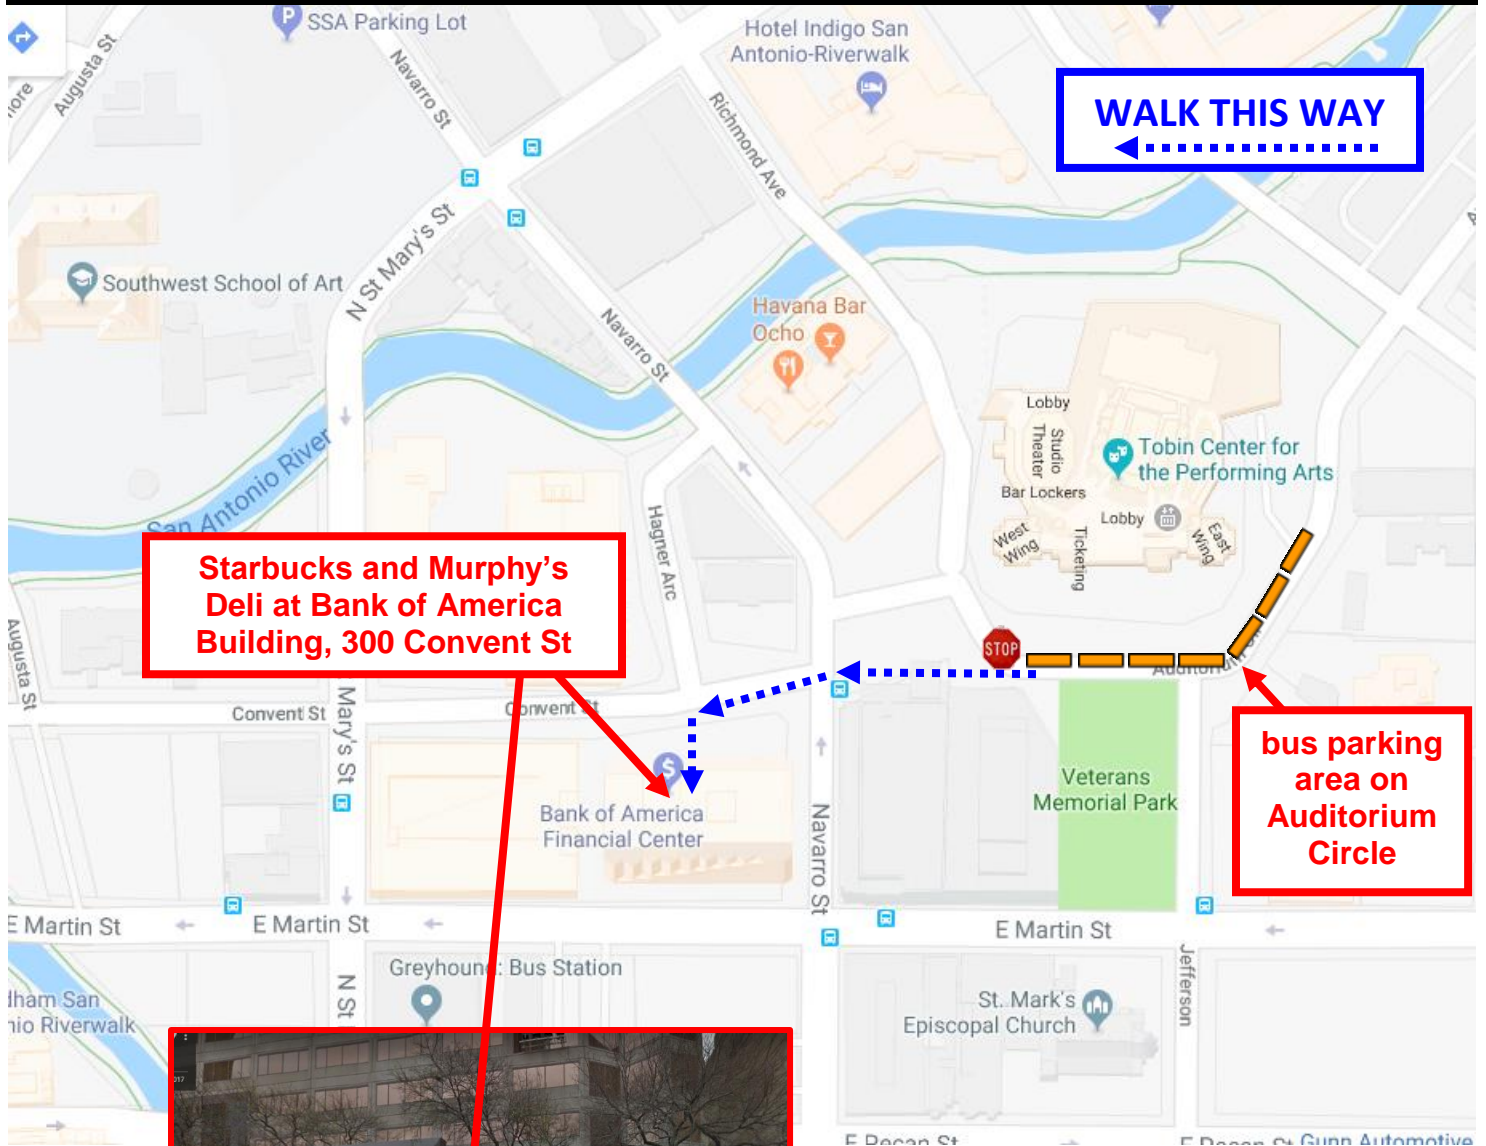

Bus Driver Hospitality Sheet for Tobin Young People's Concerts

San Antonio Symphony

BUS DRIVERS:

- ♪ Please **DO NOT** leave your bus until permanently parked along E Auditorium Circle.
- ♪ Please return to your bus **NO LATER** than the following times:
 - **10:25 am** (for 9:45 am performances)
 - **11:45 am** (for 11:10 am performances)
- ♪ A Starbucks and Murphy's Deli are now located walking distance from the Tobin Center, just one block away in the Bank of America building lobby, see map below.
- ♪ Thanks for making it possible for students to attend this special opportunity!

QUESTIONS?

- ♪ Ask a Tobin usher for directions or for anything you need.