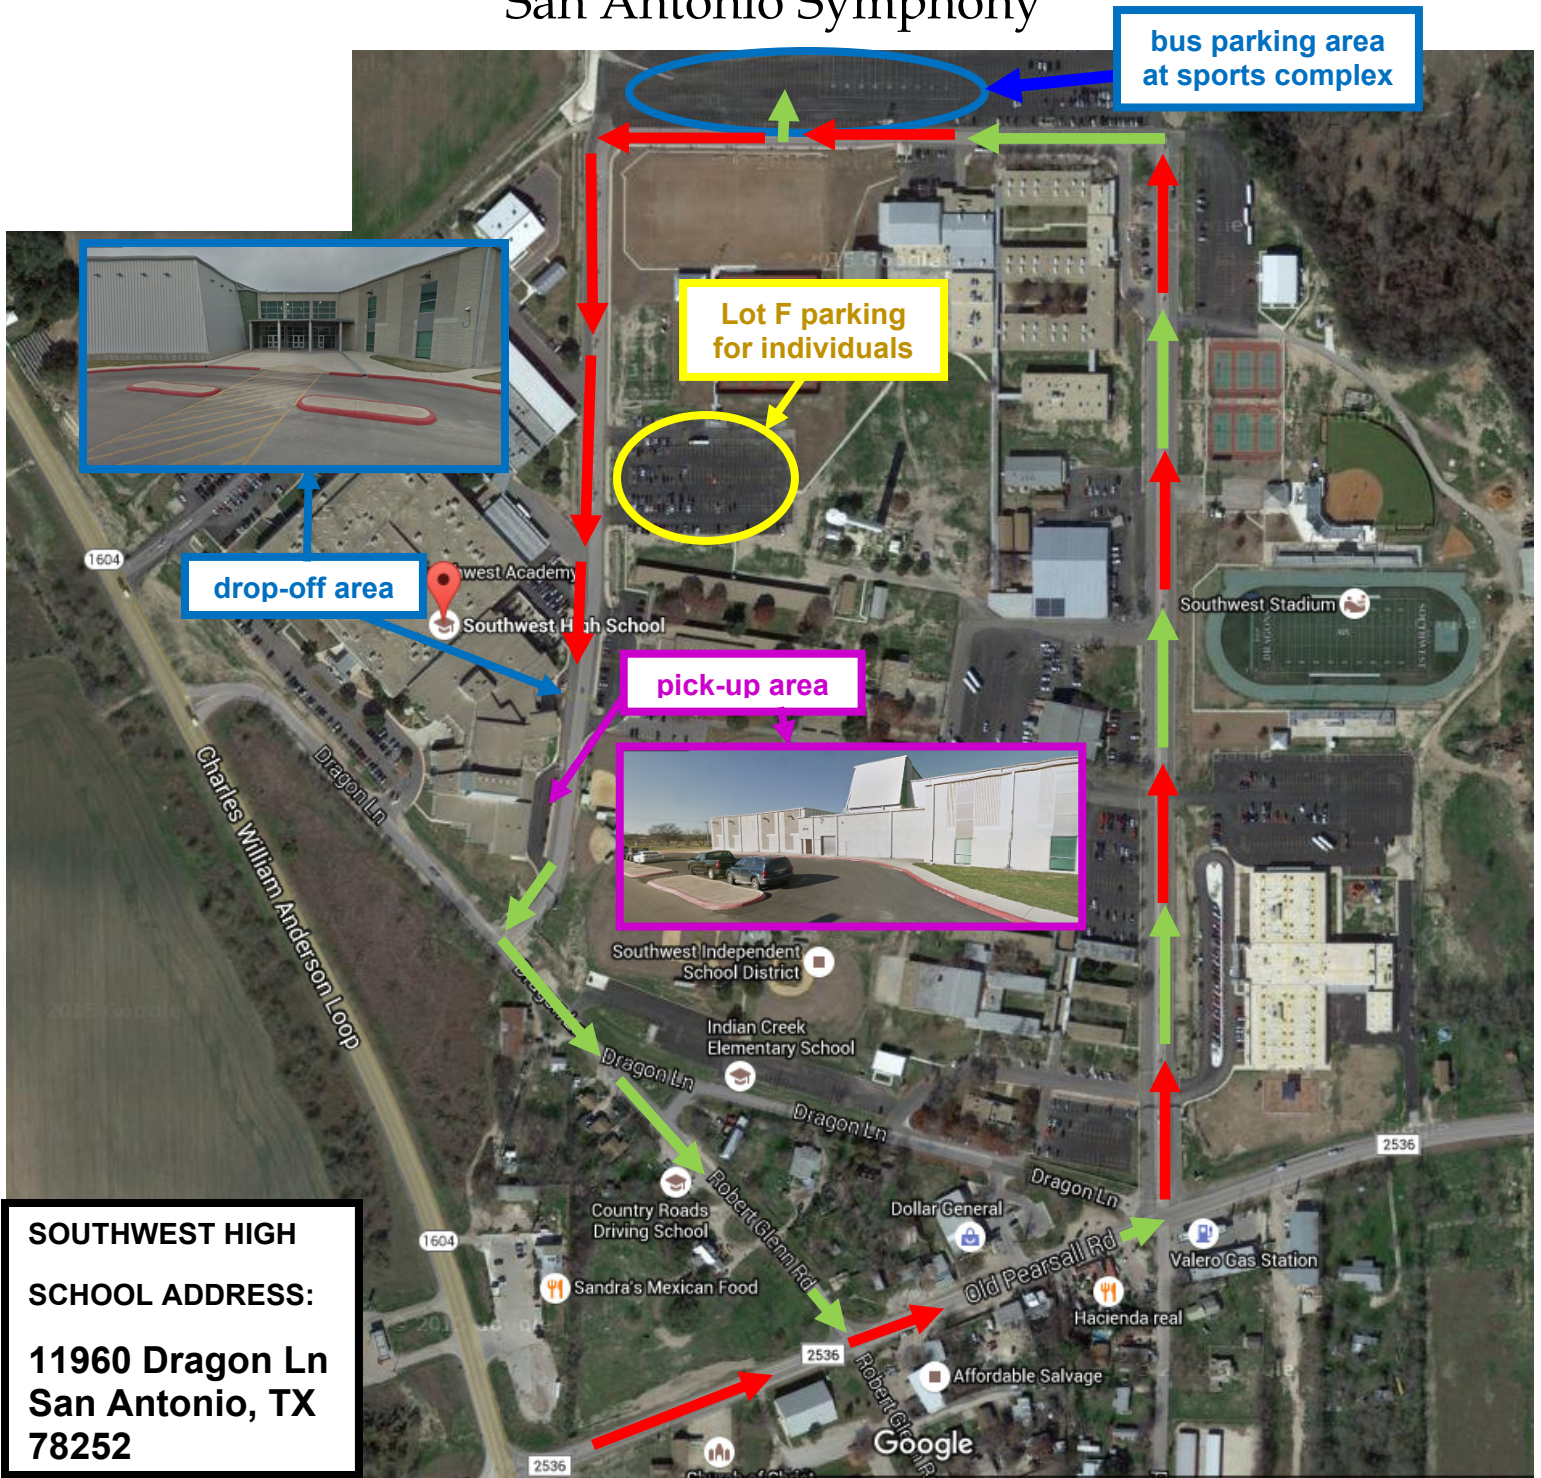

Southwest H.S. Bus Plan for Young People's Concerts San Antonio Symphony

SOUTHWEST HIGH
SCHOOL ADDRESS:
11960 Dragon Ln
San Antonio, TX
78252

SCHOOL BUS ARRIVAL AND DROP-OFF:

- ♪ From ANDERSON LOOP 1604, turn onto OLD PEARSALL RD heading east toward San Antonio.
- ♪ Turn left at EDWARDS RD to enter the campus (there is a Valero gas station on the corner).
- ♪ Turn left at the end of the road.
- ♪ Pass by the sports complex and turn left at the end of the road.
- ♪ Drop-off area will be located at the special education bus turn-in pictured above (door 17).

TO BUS PARKING:

- ♪ After drop-off, continue under the archway and turn left onto DRAGON LANE.
- ♪ Stay to the right to continue onto ROBERT GLENN RD.
- ♪ Turn left onto OLD PEARSALL RD.
- ♪ Turn left at EDWARDS RD (at the Valero).
- ♪ Turn left at the end of the road.
- ♪ Enter the sports complex parking area to the right.
- ♪ Pick-up (10:35 am or 12 pm) will be at the band loading area pictured above (door 18).