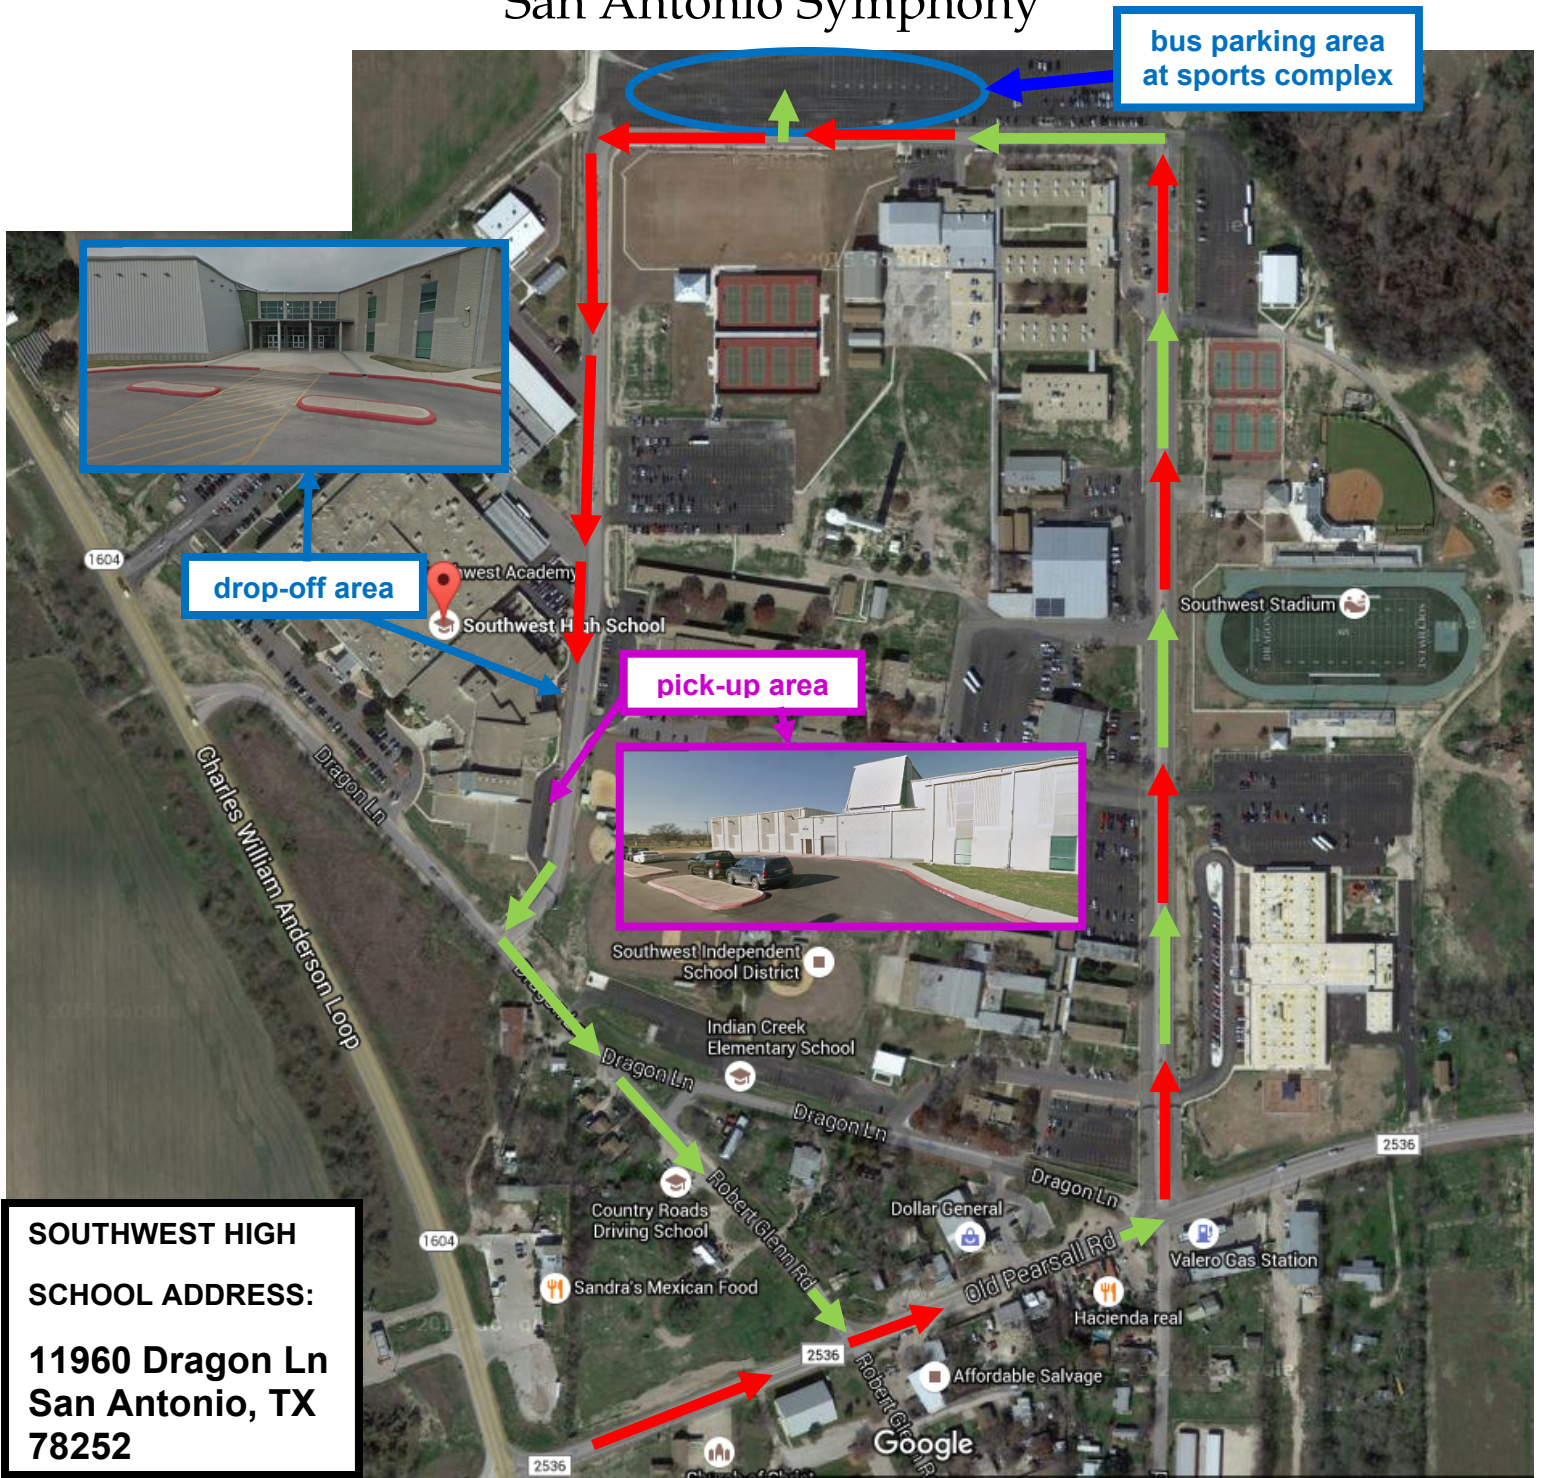

Southwest H.S. Bus Plan for May 3, 2018 Young People's Concerts San Antonio Symphony

SOUTHWEST HIGH
SCHOOL ADDRESS:
11960 Dragon Ln
San Antonio, TX
78252

- SCHOOL BUS ARRIVAL AND DROP-OFF:**
- ♪ From ANDERSON LOOP 1604, turn onto OLD PEARSALL RD heading east toward San Antonio.
 - ♪ Turn left at EDWARDS RD to enter the campus (there is a Valero gas station on the corner).
 - ♪ Turn left at the end of the road.
 - ♪ Pass by the sports complex and turn left at the end of the road.
 - ♪ Drop-off area will be located at the special education bus turn-in pictured above (door 17).

- TO BUS PARKING:**
- ♪ After drop-off, continue under the archway and turn left onto DRAGON LANE.
 - ♪ Stay to the right to continue onto ROBERT GLENN RD.
 - ♪ Turn left onto OLD PEARSALL RD.
 - ♪ Turn left at EDWARDS RD (at the Valero).
 - ♪ Turn left at the end of the road.
 - ♪ Enter the sports complex parking area to the right.
 - ♪ Pick-up (10:35 am or 12 pm) will be at the band loading area pictured above (door 18).