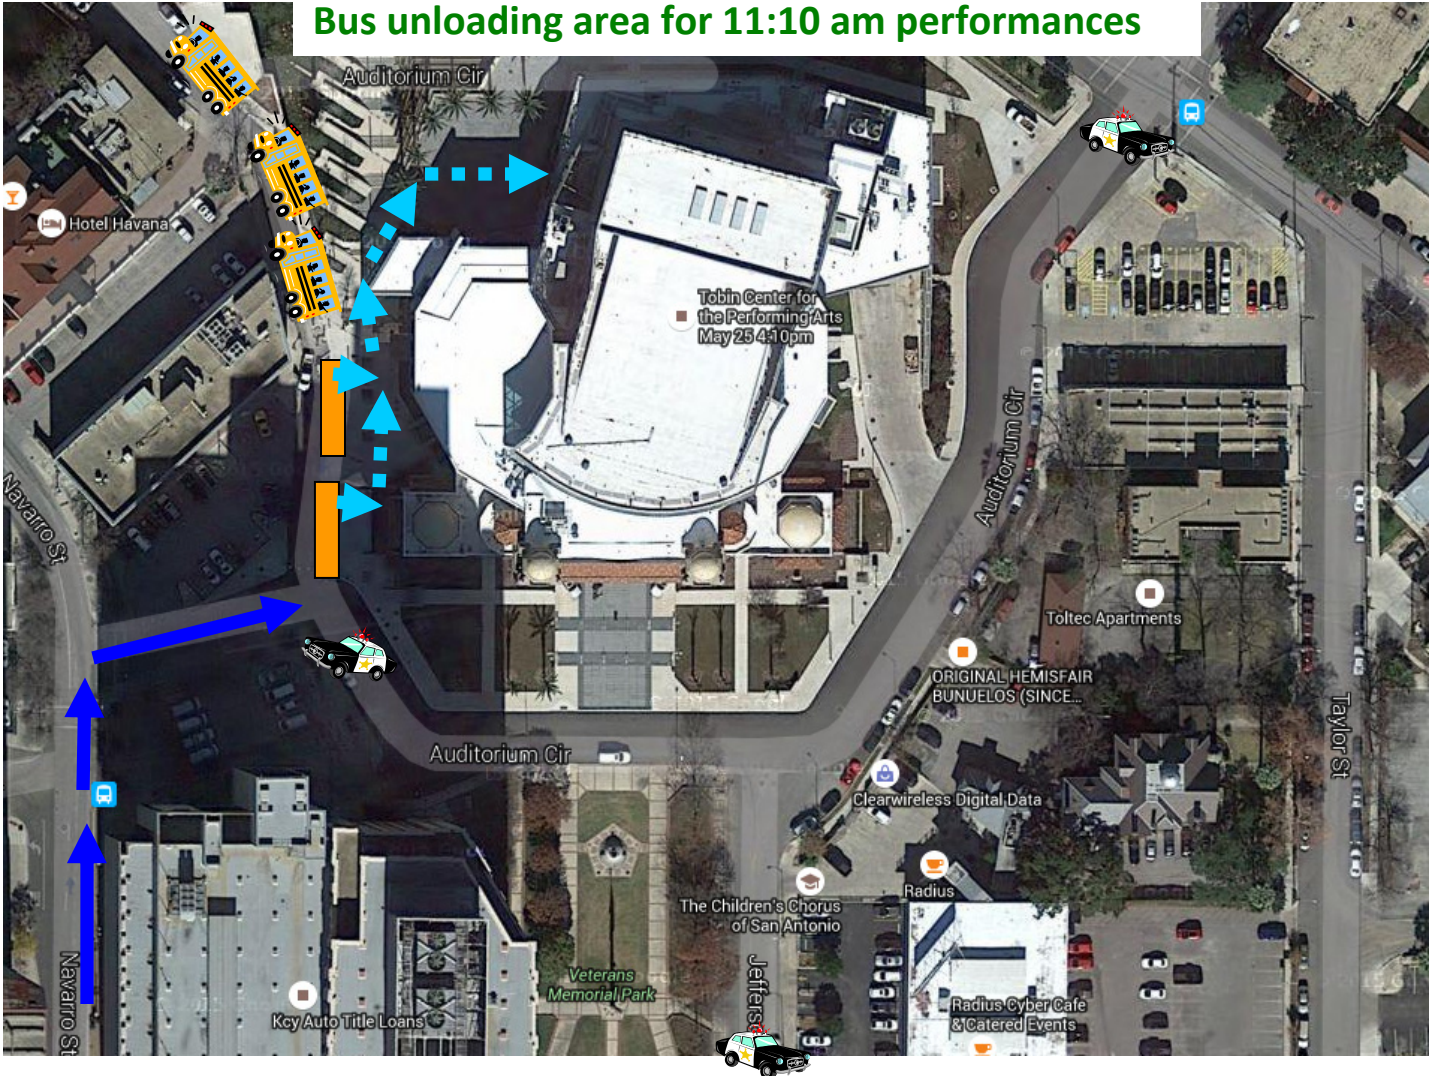

Tobin Center School Bus Plan for Young People's Concerts - San Antonio Symphony

updated 12/4/2017

Bus unloading area for 11:10 am performances

BUSSES FOR 11:10 AM PERFORMANCES: School buses arriving for the 11:10 am performance must approach the Tobin Center from NAVARRO ST and turn RIGHT onto AUDITORIUM CIRCLE, then LEFT onto the private road between the Tobin Admin Building and the Tobin Center. Buses will unload along RICHMOND AVE and in front of the RIVER WALK PLAZA. Student groups will be directed to a holding area on the River Walk Plaza and from there into the auditorium. Buses will be staged on Richmond Ave until Auditorium Circle has cleared from the earlier performance. **Drivers must NOT leave busses until security can move busses from the staging area on Richmond Ave to parking on Auditorium Circle (see pg. 2).**

PLEASE NOTE: SAPD security will NOT allow busses arriving for the 11:10 am performance to approach the Tobin Center via Richmond Ave, Jefferson St., Avenue A or via 4th St/Lexington Ave. Rather, busses MUST approach the Tobin Center only via Navarro St.

 = school groups unloading from busses

Tobin Center School Bus Plan for Young People's Concerts – San Antonio Symphony

Bus staging area, parking & Loading procedure – 11:10 am

2) Bus staging area on Richmond Ave. Drivers: do NOT leave your busses.

1) drop-off area

3) parking & pick-up area

DIRECTIONS TO BUS HOLDING AREA:

- ♪ Start at the drop-off area on AUDITORIUM CIRCLE by the Tobin Center (see pg. 1).
- ♪ Busses will be staged on RICHMOND AVE up to the corner of N SAINT MARY'S ST.
 - Drivers: do NOT leave your busses.
- ♪ When directed, turn right onto N SAINT MARY'S ST.
- ♪ Turn right onto MCCULLOUGH AVE.
- ♪ Bear right onto AVENUE A.
- ♪ Continue onto AUDITORIUM CIRCLE and to the parking and pick-up area.
 - Drivers are recommend to stay by their busses. Drivers must return to busses by 11:45 am.