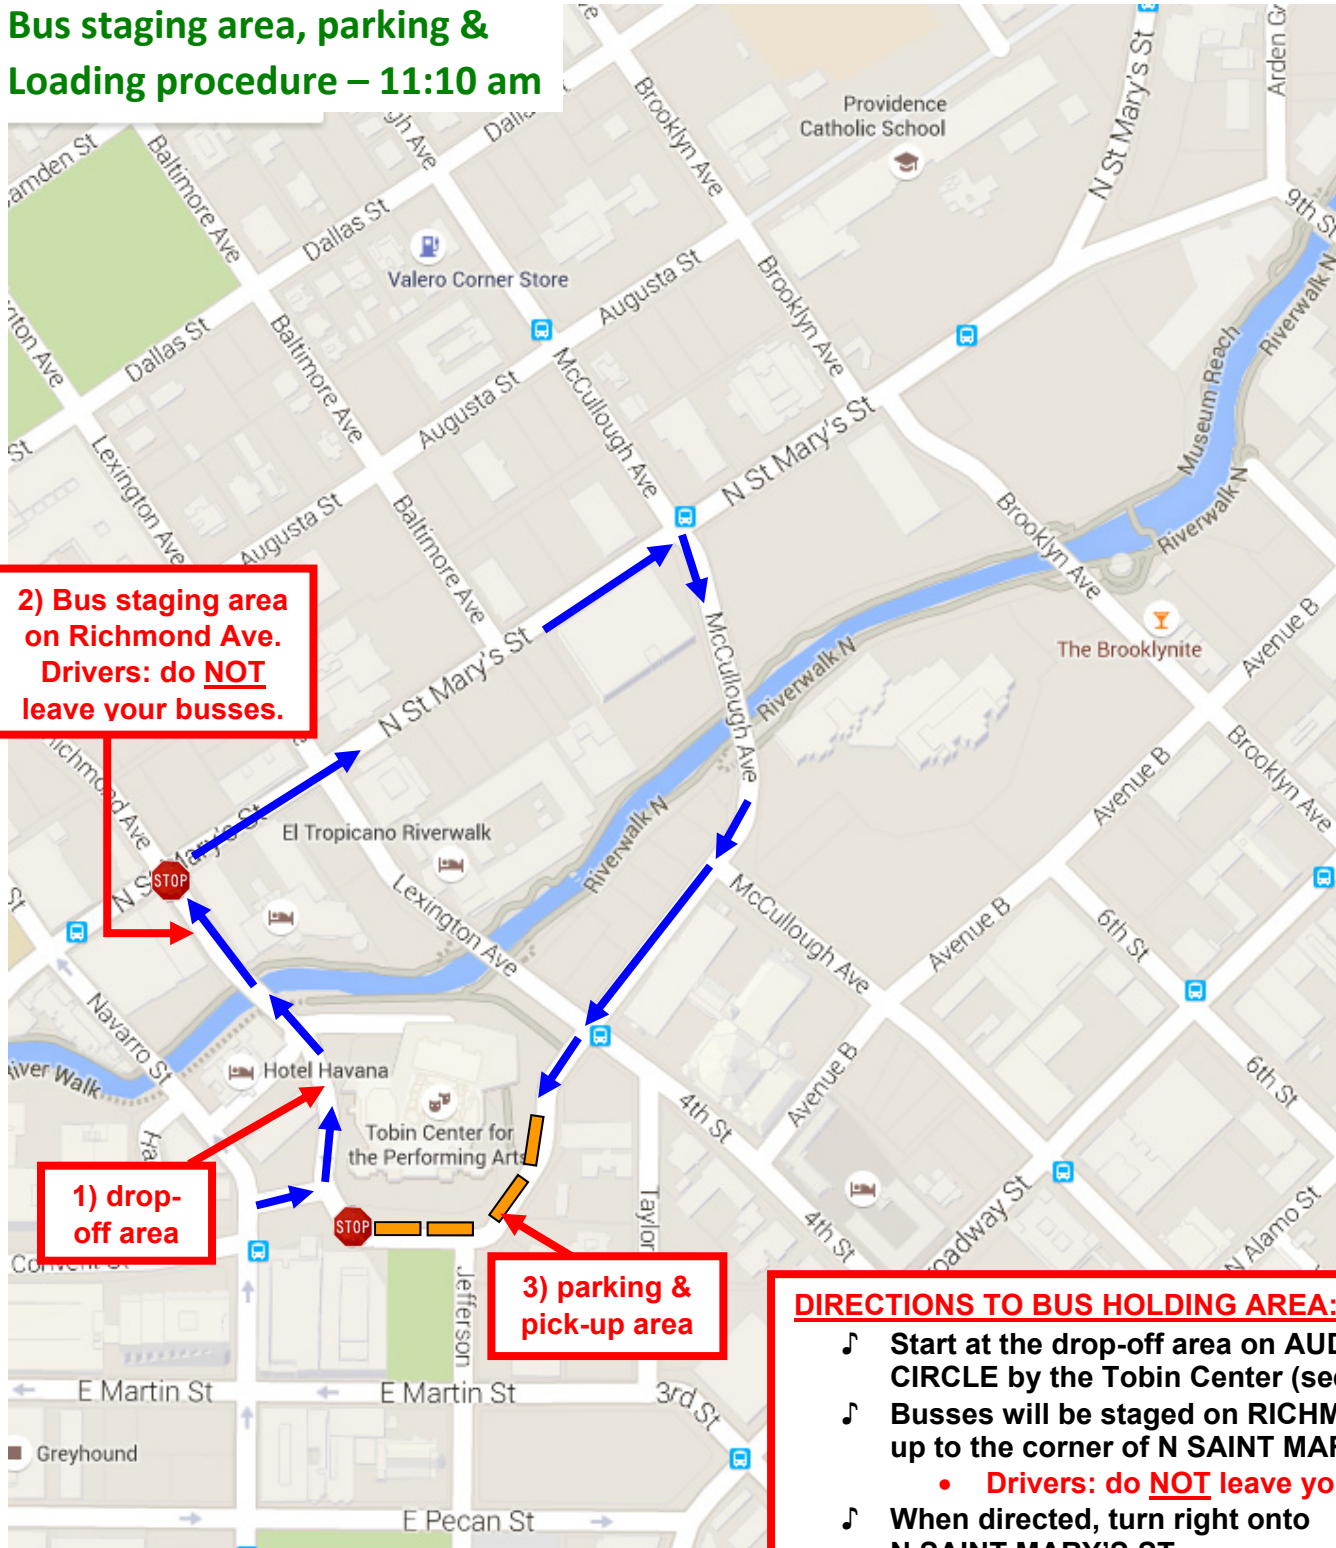

Tobin Center School Bus Plan for Young People's Concerts - San Antonio Symphony

updated 12/4/2017

Bus unloading area for 11:10 am performances

BUSSES FOR 11:10 AM PERFORMANCES: School buses arriving for the 11:10 am performance must approach the Tobin Center from NAVARRO ST and turn RIGHT onto AUDITORIUM CIRCLE, then LEFT onto the private road between the Tobin Admin Building and the Tobin Center. Buses will unload along RICHMOND AVE and in front of the RIVER WALK PLAZA. Student groups will be directed to a holding area on the River Walk Plaza and from there into the auditorium. Buses will be staged on Richmond Ave until Auditorium Circle has cleared from the earlier performance. **Drivers must NOT leave busses until security can move busses from the staging area on Richmond Ave to parking on Auditorium Circle (see pg. 2).**

PLEASE NOTE: SAPD security will NOT allow busses arriving for the 11:10 am performance to approach the Tobin Center via Richmond Ave, Jefferson St., Avenue A or via 4th St/Lexington Ave. Rather, busses MUST approach the Tobin Center only via Navarro St.

 = school groups unloading from busses

Tobin Center School Bus Plan for Young People's Concerts – San Antonio Symphony

Bus staging area, parking & Loading procedure – 11:10 am

2) Bus staging area on Richmond Ave. Drivers: do NOT leave your busses.

1) drop-off area

3) parking & pick-up area

DIRECTIONS TO BUS HOLDING AREA:

- ♪ Start at the drop-off area on AUDITORIUM CIRCLE by the Tobin Center (see pg. 1).
- ♪ Busses will be staged on RICHMOND AVE up to the corner of N SAINT MARY'S ST.
 - Drivers: do NOT leave your busses.
- ♪ When directed, turn right onto N SAINT MARY'S ST.
- ♪ Turn right onto MCCULLOUGH AVE.
- ♪ Bear right onto AVENUE A.
- ♪ Continue onto AUDITORIUM CIRCLE and to the parking and pick-up area.
 - Drivers are recommend to stay by their busses. Drivers must return to busses by 11:45 am.